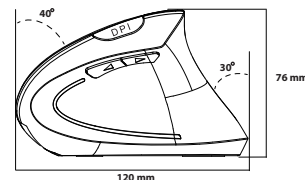

Specifications:

Tracking Method	Optical Sensor
Connectivity	2.4 GHz RF Wireless Technology
Range	30 ft. (10m)
DPI Resolution	3 Levels (1000/1500/2000)
Buttons	6 Buttons (Left & Right Click, Back & Forward, DPI Switch, Scroll Wheel and Middle Button)
Hand Orientation	Right
Power	AAA Batteries
Dimensions	3.0" x 4.7" x 2.5" (75 x 120 x 63mm)
Weight	0.3 lb. (113g)

Requirements:

Operating System	Windows® 8 / 7 / Vista / XP / 2000 Mac® OS X 10.4 & above
Connectivity Interface	USB Port for Wireless Receiver

Includes:

- Adesso iMouse™ E10
- USB Wireless Receiver
- AAA Batteries
- Quick Start Guide

Shipping Information:

Item	UPC Code	Package Dimensions	Package Weight	Qty/Carton
iMouse™ E10	783750006132	7.9" x 4.0" x 2.2"	0.5 lb.	10/40