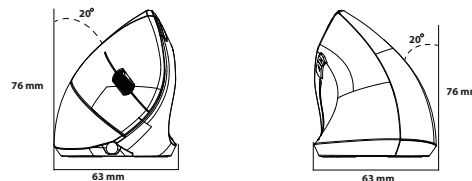

Specifications:

Tracking Method	Optical Sensor
Connectivity	2.4 GHz RF Wireless Technology
Range	30 ft. (10m)
DPI Resolution	3 Levels (1000/1500/2000)
Buttons	6 Buttons (Left & Right Click, Back & Forward, DPI Switch, Scroll Wheel and Middle Button)
Hand Orientation	Right
Power	AAA Batteries
Dimensions	3.0" x 4.7" x 2.5" (75 x 120 x 63mm)
Weight	0.3 lb. (113g)

Requirements:

Operating System	Windows® 8 / 7 / Vista / XP / 2000 Mac® OS X 10.4 & above
Connectivity Interface	USB Port for Wireless Receiver

Includes:

- Adesso iMouse™ E10
- USB Wireless Receiver
- AAA Batteries
- Quick Start Guide

Shipping Information:

Item	UPC Code	Package Dimensions	Package Weight	Qty/Carton
iMouse™ E10	783750006132	7.9" x 4.0" x 2.2"	0.5 lb.	10/40