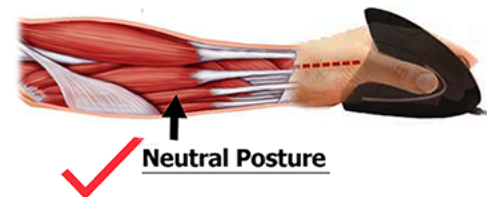

## Left-Handed Vertical Ergonomic Mouse

www.adesso.com

### When using ordinary mouse

### When using Adesso iMouse E9

Made For Left-Handers

Back & Forward Buttons

Adjustable DPI Switch

Optical Sensor

#### ■ Ergonomic Vertical Design Made for Left-Handers

Left handed? No problem! You can now enjoy our ergonomic vertical mouse design in your LEFT hand! This design provides better support for your forearm, minimizing wrist pain that can come from twisting. Our vertical ergonomic model helps you achieve a more natural grip, better support, and natural wrist position. With our sleek design and added support, the Adesso Vertical Ergonomic Left handed iMouse E9 is perfect for long hours of use.