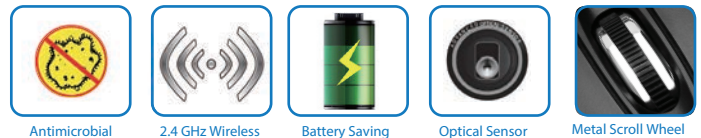

Specifications:

Tracking Method	Optical Sensor
Connection	2.4 GHz Wireless
Working Range	Up to 30 ft. (10m)
DPI Resolution	1200 DPI
Buttons	3 Buttons (Right, and Left Mouse Click, Scroll Wheel and Middle Button)
Hand Orientation	Right and Left Hand
Dimensions	4.5" x 2.5" x 1.5" (115 x 62 x 36mm)
Weight	3.2 oz. (90g)
Cable Length	6 ft. (1.8 m)

Requirements:

Operating System	Windows® 2000 / XP / Vista / 7 / 8 / 10
Connectivity Interface	USB

Includes:

Adesso iMouse M60	Quick Start Guide
2 AAA Batteries	

Shipping Information:

Item	UPC Code	Package Dimensions	Package Weight	Qty/Carton
iMouse M60	783750009973	3.3" x 1.65" x 5.1"	0.4 lb.	20/80