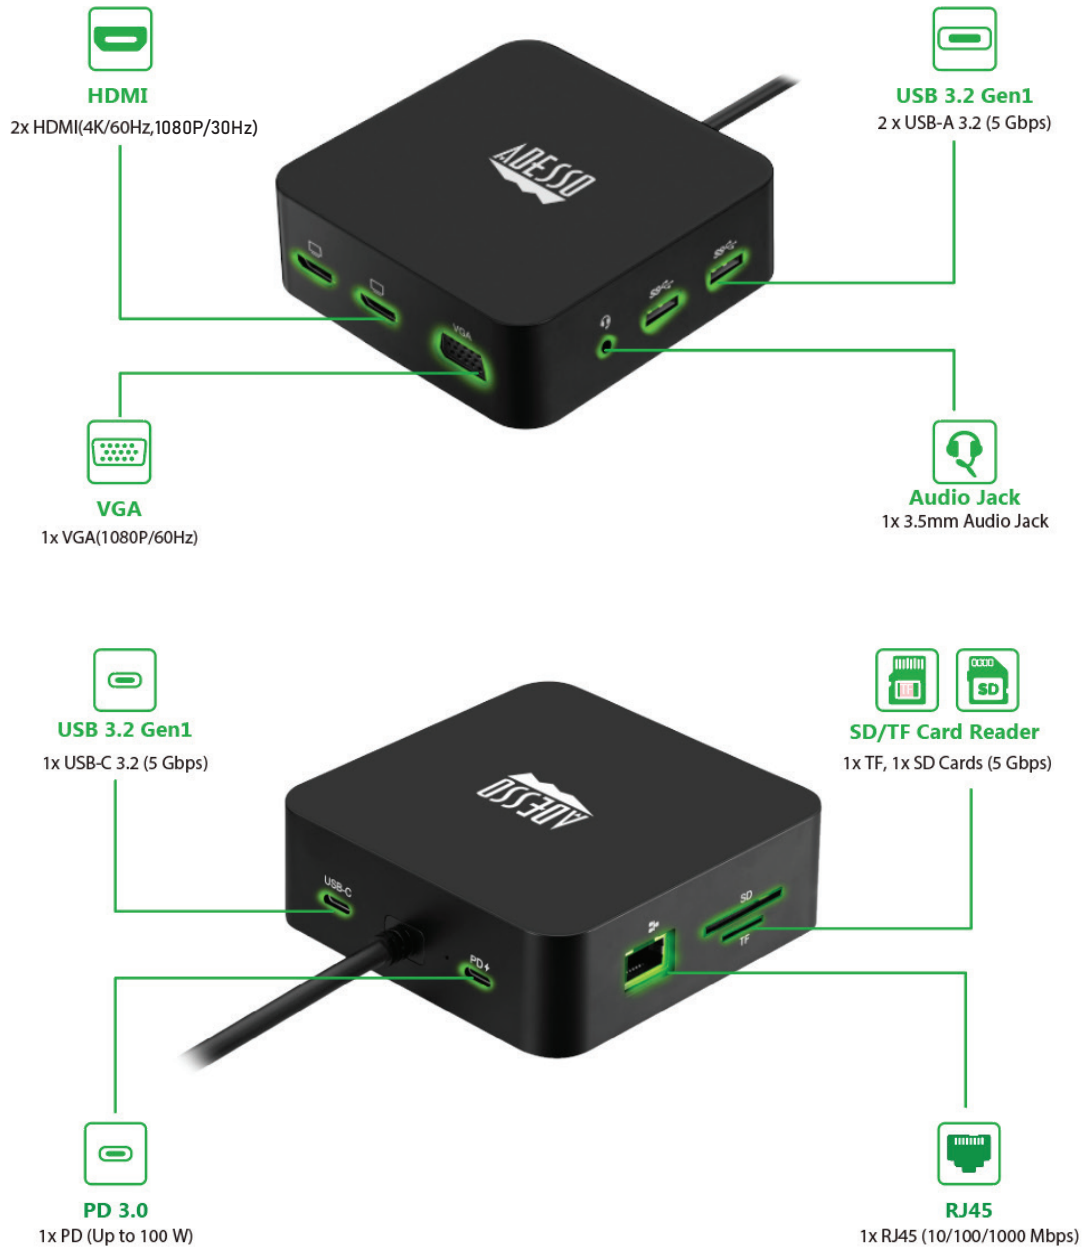

Description