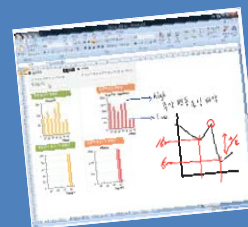

KCI Communications, Inc.
1050 Ensell Road, Suite 100
Lake Zurich, IL 60047
www.kcicomunications.com