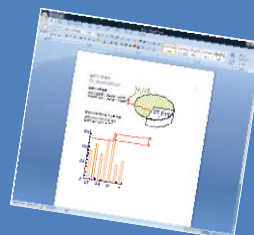

KCI Communications, Inc.
1050 Ensell Road, Suite 100
Lake Zurich, IL 60047
www.kcicomunications.com